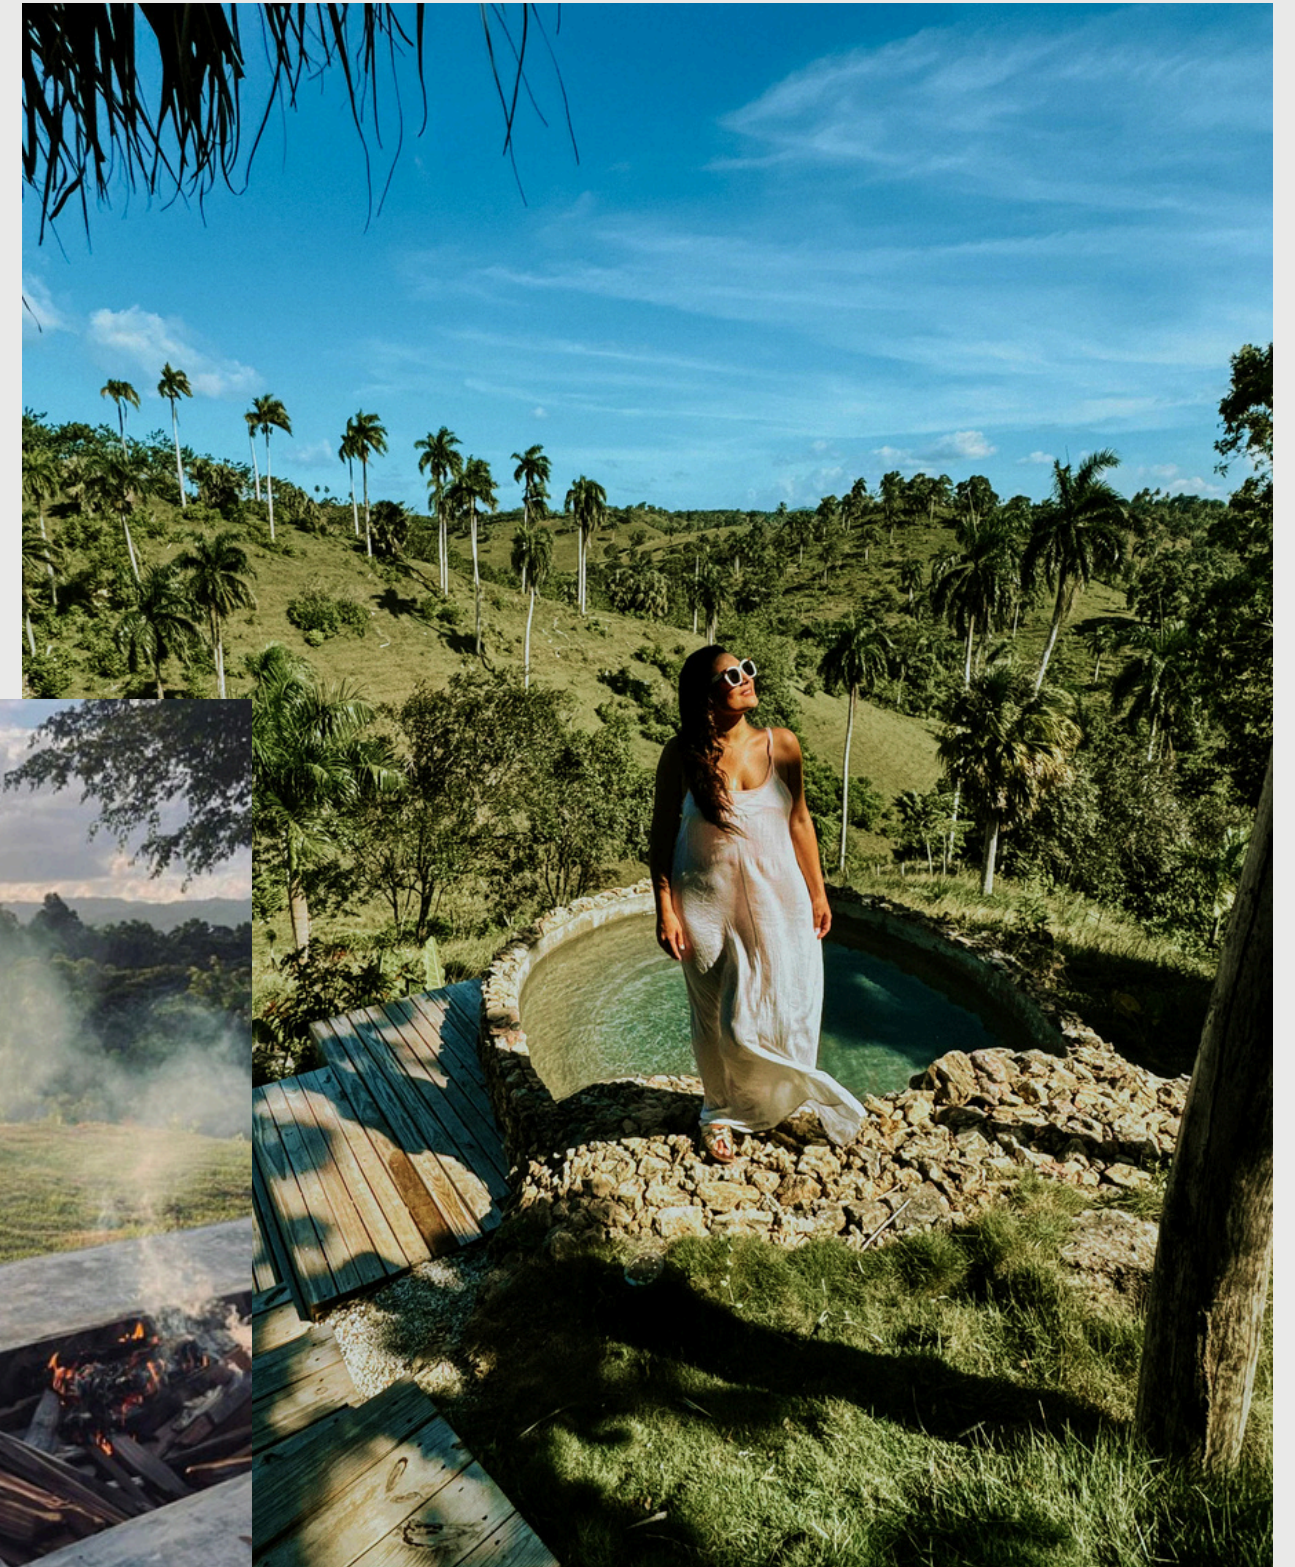

WHY OYA

This is not just a retreat venue.

OYA New Earth is a private sanctuary designed to elevate how we gather, heal, and connect.

Every element of the space is curated to support:

- Deep transformation
- Meaningful connection
- A more intentional way of living

By hosting your retreat at OYA, you are not simply booking a location.

You are stepping into the TerraLux ecosystem — where hospitality meets wellness, and space becomes part of the experience.